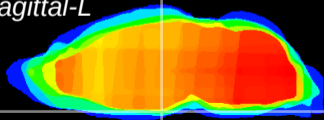

Coronal

Sagittal-R

Sagittal-L

ViBrism: CX10470
Horizontal

ME