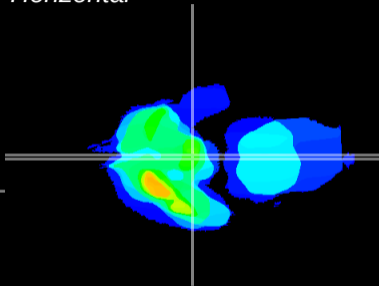

Coronal

Sagittal-R

Sagittal-L

ViBrism: CX10470
Horizontal

ME