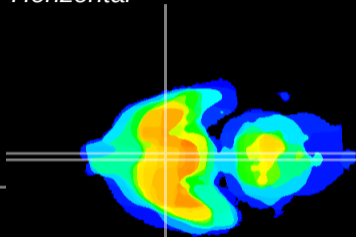

Coronal

Sagittal-R

Sagittal-L

ViBriSM: CX10473
Horizontal

SCN