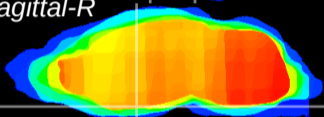

Coronal

Sagittal-R

Sagittal-L

ViBrism: CX10473
Horizontal

S0