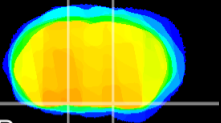

Coronal

Sagittal-R

Sagittal-L

ViBrism: CX10473
Horizontal

S0