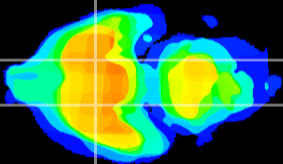

Coronal

Sagittal-R

Sagittal-L

ViBrism: CX10473
Horizontal

S0