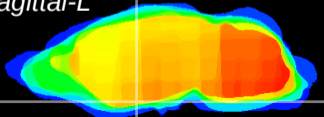

Coronal

Sagittal-R

Sagittal-L

ViBrism: CX10473
Horizontal

S0