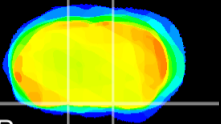

Coronal

Sagittal-R

Sagittal-L

ViBrism: CX10477
Horizontal

S0