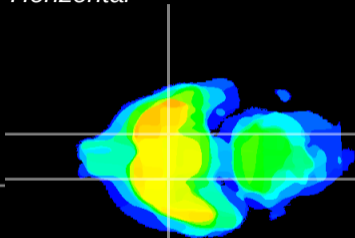

Coronal

Sagittal-R

Sagittal-L

ViBrism: CX10477
Horizontal

S0