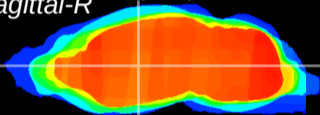

Coronal

Sagittal-R

Sagittal-L

ViBriSM: CX10481
Horizontal

VA/VL