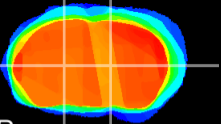

Coronal

Sagittal-R

Sagittal-L

ViBriSM: CX10481
Horizontal

VA/VL