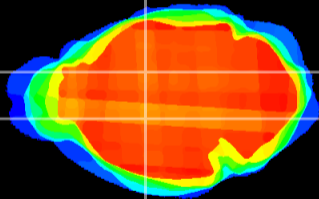

Coronal

Sagittal-R

Sagittal-L

ViBriSM: CX10481
Horizontal

VA/VL