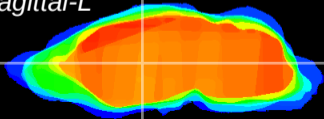

Coronal

Sagittal-R

Sagittal-L

ViBriSM: CX10481
Horizontal

VA/VL