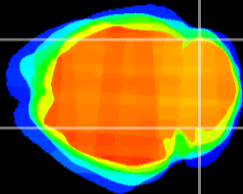

Coronal

Sagittal-R

Sagittal-L

ViBrism: CX10491
Horizontal

Cb lobe