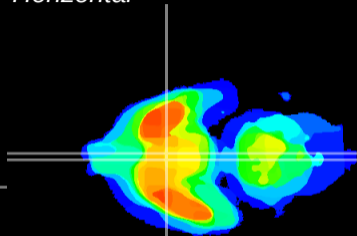

Coronal

Sagittal-R

Sagittal-L

ViBrism: CX10494
Horizontal

SCN