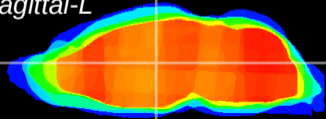

Coronal

Sagittal-R

Sagittal-L

ViBrism: CX10495
Horizontal

MD