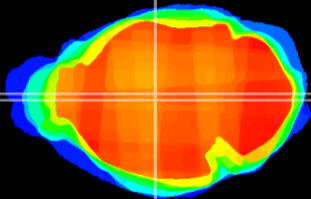

Coronal

Sagittal-R

Sagittal-L

ViBrism: CX10495
Horizontal

MD