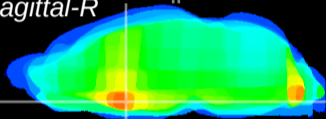

Coronal

Sagittal-R

Sagittal-L

ViBrisM: CX10496
Horizontal

MPA