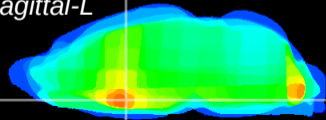

Coronal

Sagittal-R

Sagittal-L

ViBrisM: CX10496
Horizontal

MPA