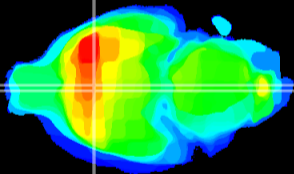

Coronal

Sagittal-R

Sagittal-L

ViBrisM: CX10496
Horizontal

MPA