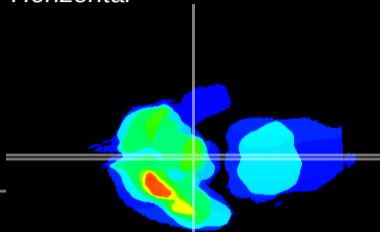

Coronal

Sagittal-R

Sagittal-L

ViBrism: CX10498
Horizontal

ME