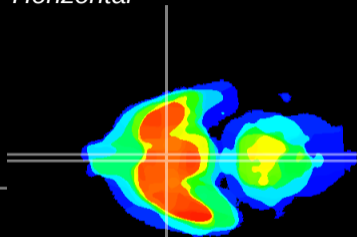

Coronal

Sagittal-R

Sagittal-L

ViBriSM: CX10498
Horizontal

SCN