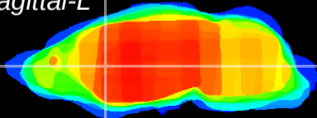

Coronal

Sagittal-R

Sagittal-L

ViBrisM: CX10499
Horizontal

CPU medial