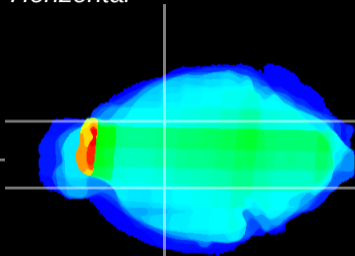

Coronal

Sagittal-R

Sagittal-L

ViBrism: CX10501
Horizontal

GP