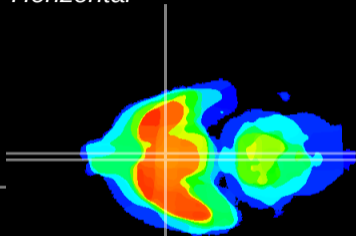

Coronal

Sagittal-R

Sagittal-L

ViBrisM: CX10509
Horizontal

SCN