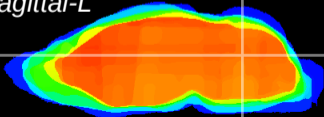

Coronal

Sagittal-R

Sagittal-L

ViBrism: CX10511  
Horizontal

Cb nucleus