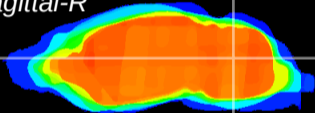

Coronal

Sagittal-R

Sagittal-L

ViBrism: CX10511  
Horizontal

Cb nucleus