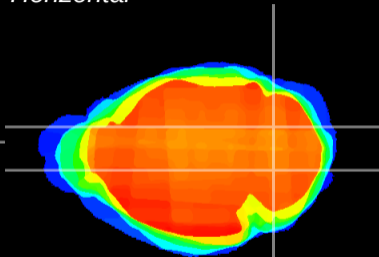

Coronal

Sagittal-R

Sagittal-L

ViBrism: CX10511  
Horizontal

Cb nucleus