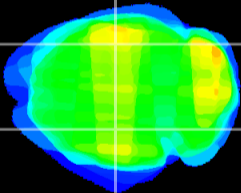

Coronal

Sagittal-R

Sagittal-L

ViBrism: CX10513
Horizontal

CA2/CA3