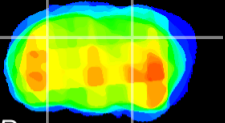

Coronal

Sagittal-R

Sagittal-L

ViBrism: CX10513
Horizontal

CA2/CA3