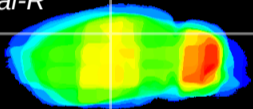

Coronal

Sagittal-R

Sagittal-L

ViBrism: CX10513
Horizontal

CA2/CA3