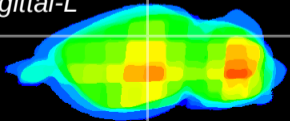

Coronal

Sagittal-R

Sagittal-L

ViBrism: CX10513
Horizontal

CA2/CA3