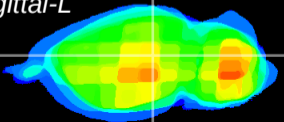

Coronal

Sagittal-R

Sagittal-L

ViBrism: CX10513
Horizontal

LG