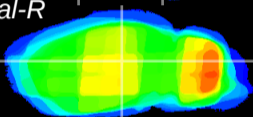

Coronal

Sagittal-R

Sagittal-L

ViBrism: CX10513
Horizontal

LG