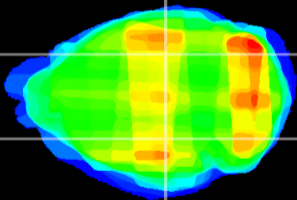

Coronal

Sagittal-R

Sagittal-L

ViBrism: CX10513
Horizontal

LG