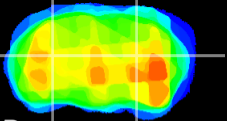

Coronal

Sagittal-R

Sagittal-L

ViBrism: CX10513
Horizontal

LG