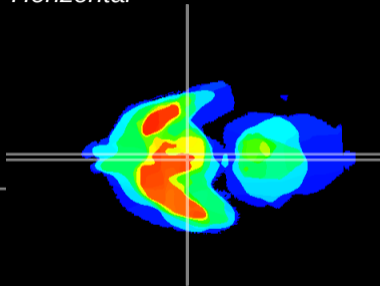

Coronal

Sagittal-R

Sagittal-L

ViBrism: CX10518
Horizontal

Arc