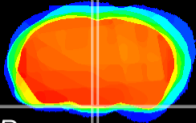

Coronal

Sagittal-R

Sagittal-L

ViBrism: CX10518
Horizontal

Arc