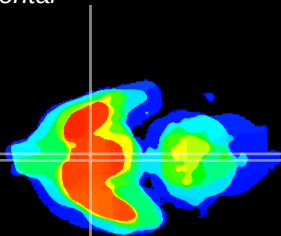

Coronal

Sagittal-R

Sagittal-L

ViBriSM: CX10518
Horizontal

SCN