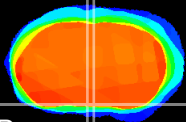

Coronal

Sagittal-R

Sagittal-L

ViBriSM: CX10518
Horizontal

SCN