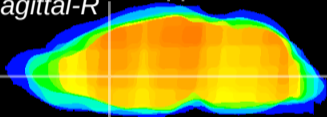

Coronal

Sagittal-R

Sagittal-L

ViBrism: CX10525
Horizontal

LS