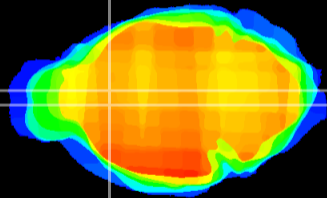

Coronal

Sagittal-R

Sagittal-L

ViBrism: CX10525
Horizontal

LS