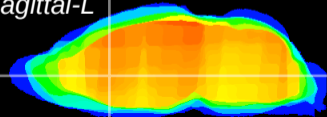

Coronal

Sagittal-R

Sagittal-L

ViBrism: CX10525
Horizontal

LS