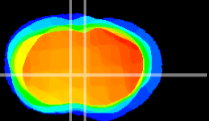

Coronal

Sagittal-R

Sagittal-L

ViBrism: CX10525
Horizontal

LS