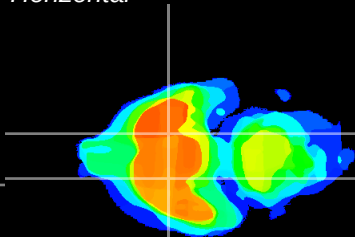

Coronal

Sagittal-R

Sagittal-L

ViBrism: CX10529
Horizontal

S0