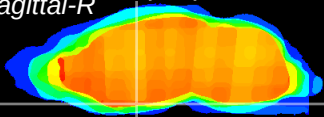

Coronal

Sagittal-R

Sagittal-L

ViBrism: CX10529
Horizontal

S0