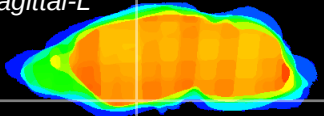

Coronal

Sagittal-R

Sagittal-L

ViBrism: CX10529
Horizontal

S0