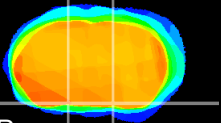

Coronal

Sagittal-R

Sagittal-L

ViBrism: CX10529
Horizontal

S0