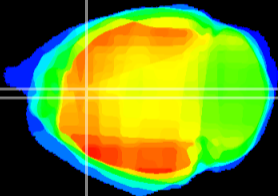

Coronal

Sagittal-R

Sagittal-L

ViBrisM: CX10530
Horizontal

Cx cingulate