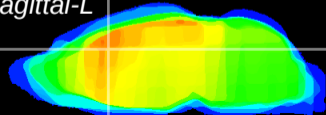

Coronal

Sagittal-R

Sagittal-L

ViBrisM: CX10530
Horizontal

Cx cingulate