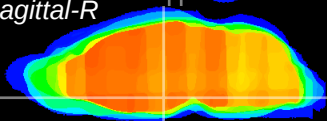

Coronal

Sagittal-R

Sagittal-L

ViBrism: CX10532
Horizontal

DM