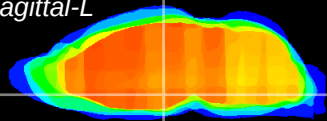

Coronal

Sagittal-R

Sagittal-L

ViBrism: CX10532
Horizontal

DM