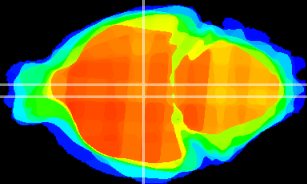

Coronal

Sagittal-R

Sagittal-L

ViBrism: CX10532
Horizontal

DM