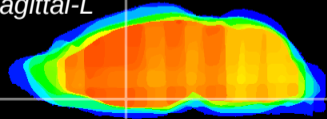

Coronal

Sagittal-R

Sagittal-L

ViBrism: CX10532
Horizontal

MPA