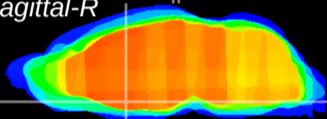

Coronal

Sagittal-R

Sagittal-L

ViBrism: CX10532
Horizontal

MPA