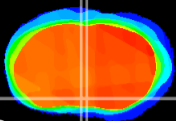

Coronal

Sagittal-R

Sagittal-L

ViBrism: CX10532
Horizontal

MPA