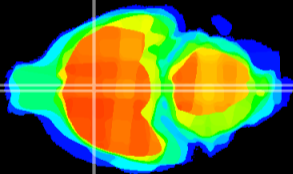

Coronal

Sagittal-R

Sagittal-L

ViBrism: CX10532
Horizontal

MPA