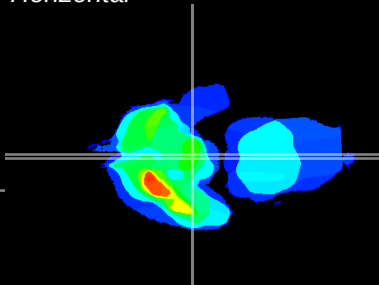

Coronal

Sagittal-R

Sagittal-L

ViBrism: CX10548
Horizontal

ME