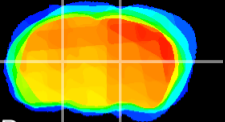

Coronal

Sagittal-R

Sagittal-L

ViBrism: CX10551
Horizontal

VPM/VPL