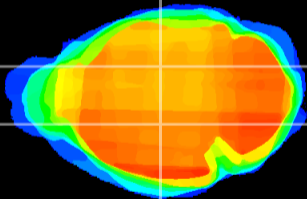

Coronal

Sagittal-R

Sagittal-L

ViBrism: CX10551
Horizontal

VPM/VPL