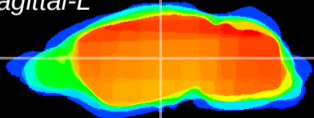

Coronal

Sagittal-R

Sagittal-L

ViBrism: CX10551
Horizontal

VPM/VPL