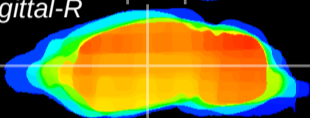

Coronal

Sagittal-R

Sagittal-L

ViBrism: CX10551
Horizontal

VPM/VPL