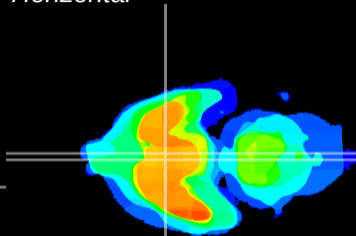

Coronal

Sagittal-R

Sagittal-L

ViBriSM: CX10553
Horizontal

SCN