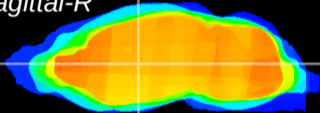

Coronal

Sagittal-R

Sagittal-L

ViBriSM: CX10554
Horizontal

VA/VL