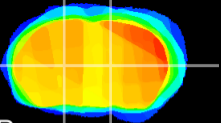

Coronal

Sagittal-R

Sagittal-L

ViBriSM: CX10554
Horizontal

VA/VL