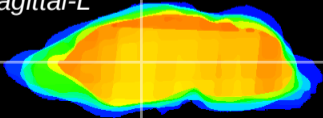

Coronal

Sagittal-R

Sagittal-L

ViBriSM: CX10554
Horizontal

VA/VL