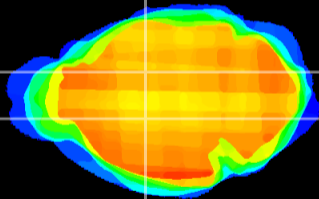

Coronal

Sagittal-R

Sagittal-L

ViBriSM: CX10554
Horizontal

VA/VL