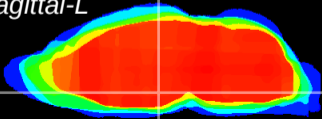

Coronal

Sagittal-R

Sagittal-L

ViBrism: CX10555
Horizontal

DM