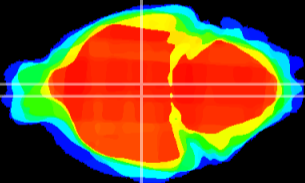

Coronal

Sagittal-R

Sagittal-L

ViBrism: CX10555
Horizontal

DM