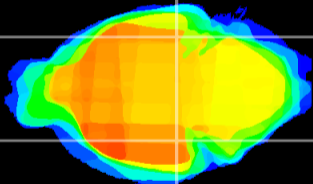

Coronal

Sagittal-R

Sagittal-L

ViBriSM: CX10561
Horizontal

ventral S