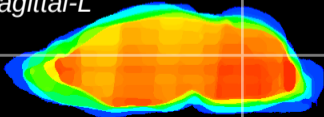

Coronal

Sagittal-R

Sagittal-L

ViBrism: CX10562
Horizontal

Cb nucleus