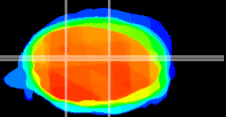

Coronal

Sagittal-R

Sagittal-L

ViBrism: CX10562
Horizontal

Cb nucleus