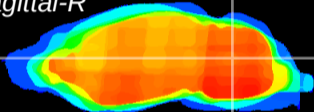

Coronal

Sagittal-R

Sagittal-L

ViBrism: CX10562
Horizontal

Cb nucleus