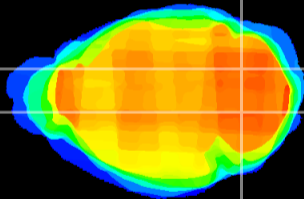

Coronal

Sagittal-R

Sagittal-L

ViBrism: CX10562
Horizontal

Cb nucleus