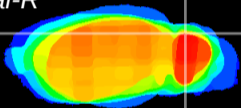

Coronal

Sagittal-R

Sagittal-L

ViBrism: CX10568
Horizontal

Cb lobe