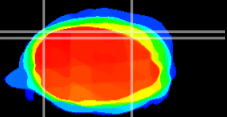

Coronal

Sagittal-R

Sagittal-L

ViBrism: CX10568
Horizontal

Cb lobe