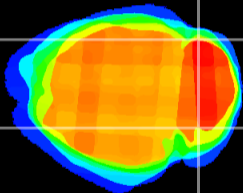

Coronal

Sagittal-R

Sagittal-L

ViBrism: CX10568
Horizontal

Cb lobe