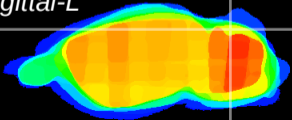

Coronal

Sagittal-R

Sagittal-L

ViBrism: CX10568
Horizontal

Cb lobe