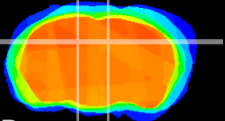

Coronal

Sagittal-R

Sagittal-L

ViBrism: CX10575
Horizontal

DG