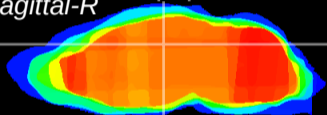

Coronal

Sagittal-R

Sagittal-L

ViBrism: CX10575
Horizontal

DG