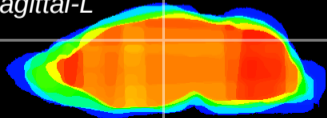

Coronal

Sagittal-R

Sagittal-L

ViBrism: CX10575
Horizontal

DG