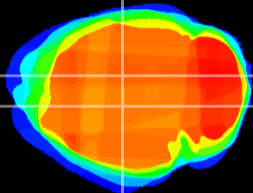

Coronal

Sagittal-R

Sagittal-L

ViBrism: CX10575
Horizontal

DG