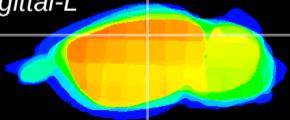

Coronal

Sagittal-R

Sagittal-L

ViBrism: CX10578
Horizontal

CA2/CA3