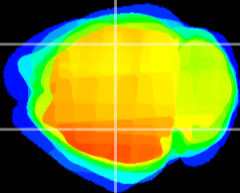

Coronal

Sagittal-R

Sagittal-L

ViBrism: CX10578
Horizontal

CA2/CA3