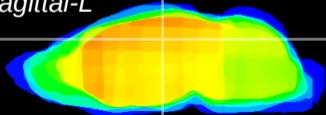

Coronal

Sagittal-R

Sagittal-L

ViBrism: CX10578
Horizontal

DG