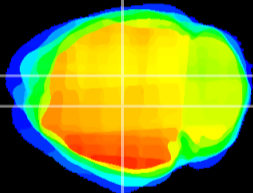

Coronal

Sagittal-R

Sagittal-L

ViBrism: CX10578
Horizontal

DG