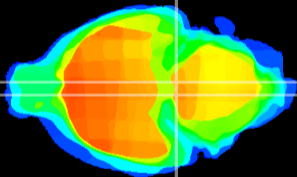

Coronal

Sagittal-R

Sagittal-L

ViBrism: CX10579
Horizontal

Pn