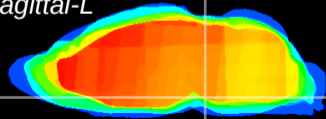

Coronal

Sagittal-R

Sagittal-L

ViBrism: CX10579
Horizontal

Pn