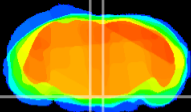

Coronal

Sagittal-R

Sagittal-L

ViBrism: CX10579
Horizontal

Pn