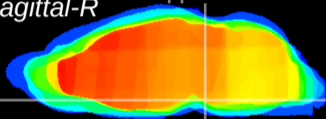

Coronal

Sagittal-R

Sagittal-L

ViBrism: CX10579
Horizontal

Pn