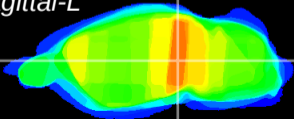

Coronal

Sagittal-R

Sagittal-L

ViBrism: CX10580
Horizontal

MG