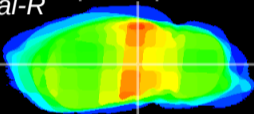

Coronal

Sagittal-R

Sagittal-L

ViBrism: CX10580
Horizontal

MG