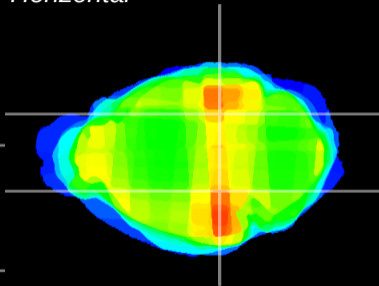

Coronal

Sagittal-R

Sagittal-L

ViBrism: CX10580
Horizontal

MG