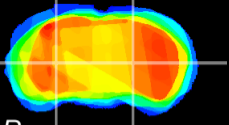

Coronal

Sagittal-R

Sagittal-L

ViBrism: CX10580
Horizontal

MG