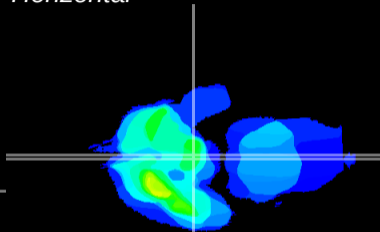

Coronal

Sagittal-R

Sagittal-L

ViBrism: CX10589
Horizontal

ME