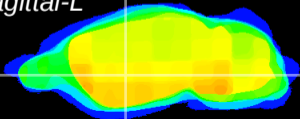

Coronal

Sagittal-R

Sagittal-L

ViBriSM: CX10591
Horizontal

GP