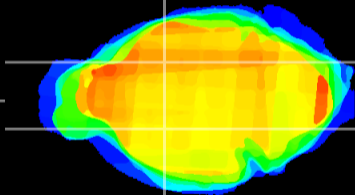

Coronal

Sagittal-R

Sagittal-L

ViBriSM: CX10591
Horizontal

GP