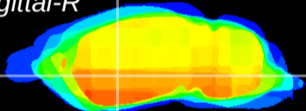

Coronal

Sagittal-R

Sagittal-L

ViBriSM: CX10591
Horizontal

GP