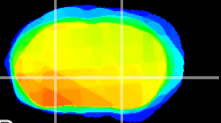

Coronal

Sagittal-R

Sagittal-L

ViBriSM: CX10591
Horizontal

GP