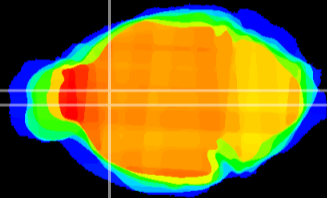

Coronal

Sagittal-R

Sagittal-L

ViBrism: CX10592
Horizontal

LS