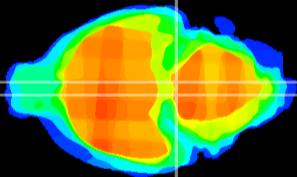

Coronal

Sagittal-R

Sagittal-L

ViBrism: CX10597
Horizontal

Pn