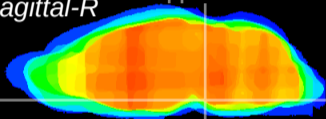

Coronal

Sagittal-R

Sagittal-L

ViBrism: CX10597
Horizontal

Pn