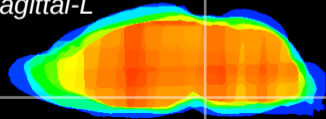

Coronal

Sagittal-R

Sagittal-L

ViBrism: CX10597
Horizontal

Pn