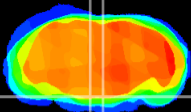

Coronal

Sagittal-R

Sagittal-L

ViBrism: CX10597
Horizontal

Pn