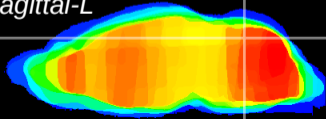

Coronal

Sagittal-R

Sagittal-L

ViBrism: CX10599
Horizontal

Cb vermis