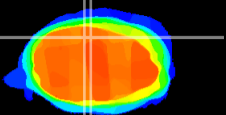

Coronal

Sagittal-R

Sagittal-L

ViBrism: CX10599
Horizontal

Cb vermis