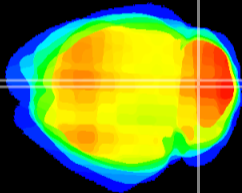

Coronal

Sagittal-R

Sagittal-L

ViBrism: CX10599
Horizontal

Cb vermis