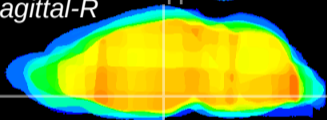

Coronal

Sagittal-R

Sagittal-L

ViBrism: CX10600
Horizontal

DM