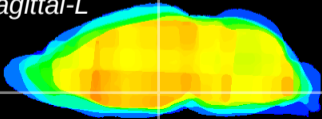

Coronal

Sagittal-R

Sagittal-L

ViBrism: CX10600
Horizontal

DM