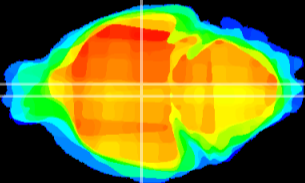

Coronal

Sagittal-R

Sagittal-L

ViBrism: CX10600
Horizontal

DM