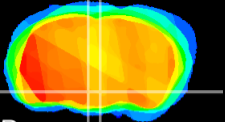

Coronal

Sagittal-R

Sagittal-L

ViBrism: CX10600
Horizontal

DM