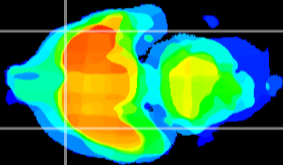

*Coronal*

*Sagittal-R*

*Sagittal-L*

ViBriSm: CX10600  
*Horizontal*

Pir