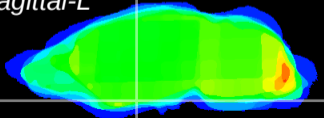

Coronal

Sagittal-R

Sagittal-L

ViBrism: CX10610
Horizontal

S0