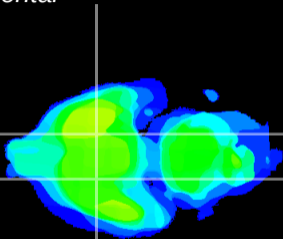

Coronal

Sagittal-R

Sagittal-L

ViBrism: CX10610
Horizontal

S0