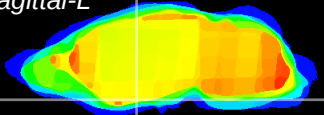

Coronal

Sagittal-R

Sagittal-L

ViBrism: CX10613
Horizontal

S0