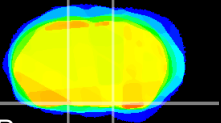

Coronal

Sagittal-R

Sagittal-L

ViBrism: CX10613
Horizontal

S0