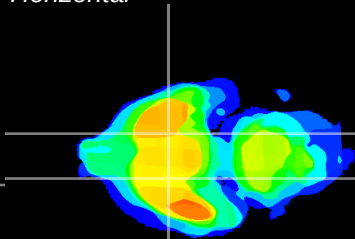

Coronal

Sagittal-R

Sagittal-L

ViBrism: CX10613
Horizontal

S0