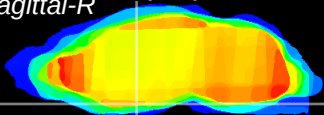

Coronal

Sagittal-R

Sagittal-L

ViBrism: CX10613
Horizontal

S0