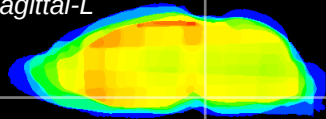

Coronal

Sagittal-R

Sagittal-L

ViBrism: CX10614
Horizontal

Pn