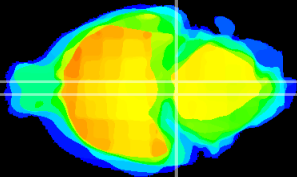

Coronal

Sagittal-R

Sagittal-L

ViBrism: CX10614
Horizontal

Pn