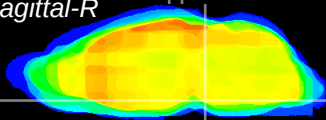

Coronal

Sagittal-R

Sagittal-L

ViBrism: CX10614
Horizontal

Pn