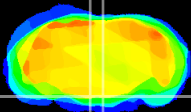

Coronal

Sagittal-R

Sagittal-L

ViBrism: CX10614
Horizontal

Pn