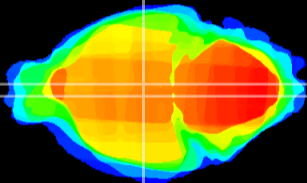

Coronal

Sagittal-R

Sagittal-L

ViBrism: CX10622
Horizontal

DM