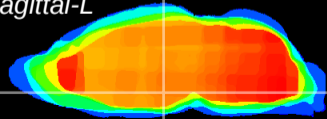

Coronal

Sagittal-R

Sagittal-L

ViBrism: CX10622
Horizontal

DM