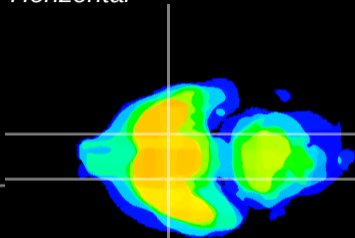

Coronal

Sagittal-R

Sagittal-L

ViBrism: CX10626
Horizontal

S0