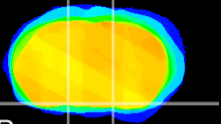

Coronal

Sagittal-R

Sagittal-L

ViBrism: CX10626
Horizontal

S0