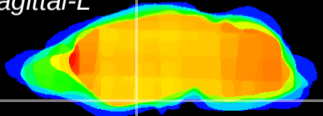

Coronal

Sagittal-R

Sagittal-L

ViBrism: CX10626
Horizontal

S0