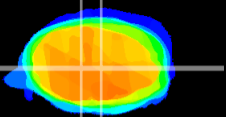

Coronal

Sagittal-R

Sagittal-L

ViBrism: CX10633
Horizontal

MVe