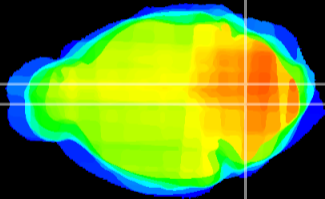

Coronal

Sagittal-R

Sagittal-L

ViBrism: CX10633
Horizontal

MVe