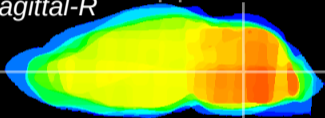

Coronal

Sagittal-R

Sagittal-L

ViBrism: CX10633
Horizontal

MVe