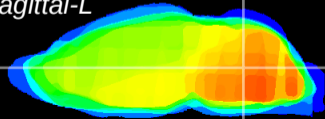

Coronal

Sagittal-R

Sagittal-L

ViBrism: CX10633
Horizontal

MVe